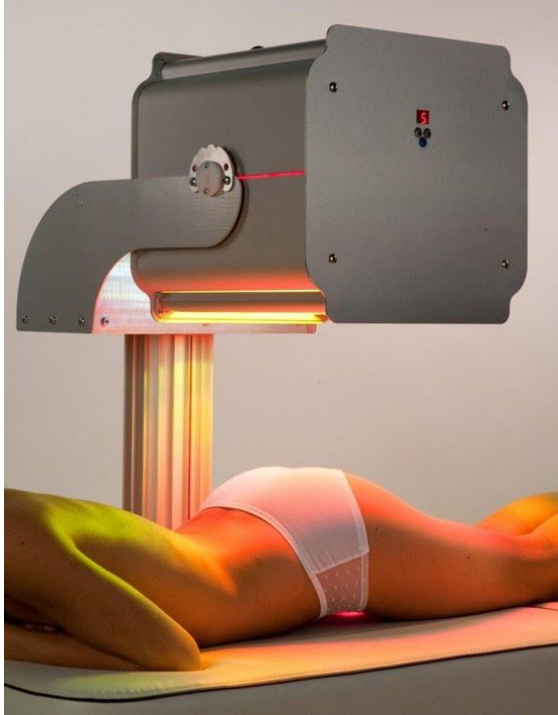

COLLAGENTEX RX-1

Specs

NIR Laser Power: 500 Watts,
uniformly scattered

NIR Energy Intensity: 52,000
mJoules/cm²

Units Dims: 18" x 21" x 48" Voltage:
120v

Rx-1 Features

Short Treatment Time

Non Contact, No handpiece disinfection required

Large Exposure Area, 178 sq inches

10 Wavelengths in NIR

Deep Penetration

High Transmission Through Clothing

Hands-Free Operation

Pricing

Email Downtownspa11@gmail.com or Dorribland@gmail.com

Cell: 416-807-9217 Business: 905-873-4907